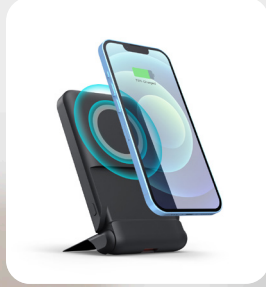

NEW

Elevate Every Charge, Illuminate Every Moment with **Elara!**

15W MagSafe
Charging delivers fast, secure wireless power for compatible devices

High-Speed Power
Delivery with 20W Type-C and 22.5W USB ports

Deluxe Packaging
Premium packaging including charging cables with optional one-color or full-color decoration

2024 HOLIDAY SUPPLEMENT
AVAILABLE NOW

Battery Capacity

15W Wireless output

MagSafe Charger

| | | | | |
|--------------|---------------|---------------|----------------|--------------------|
| QC223 | 12 \$33.95 | 50 \$30.95 | 100 \$28.95 | 250(4c) \$26.95 |
|--------------|---------------|---------------|----------------|--------------------|